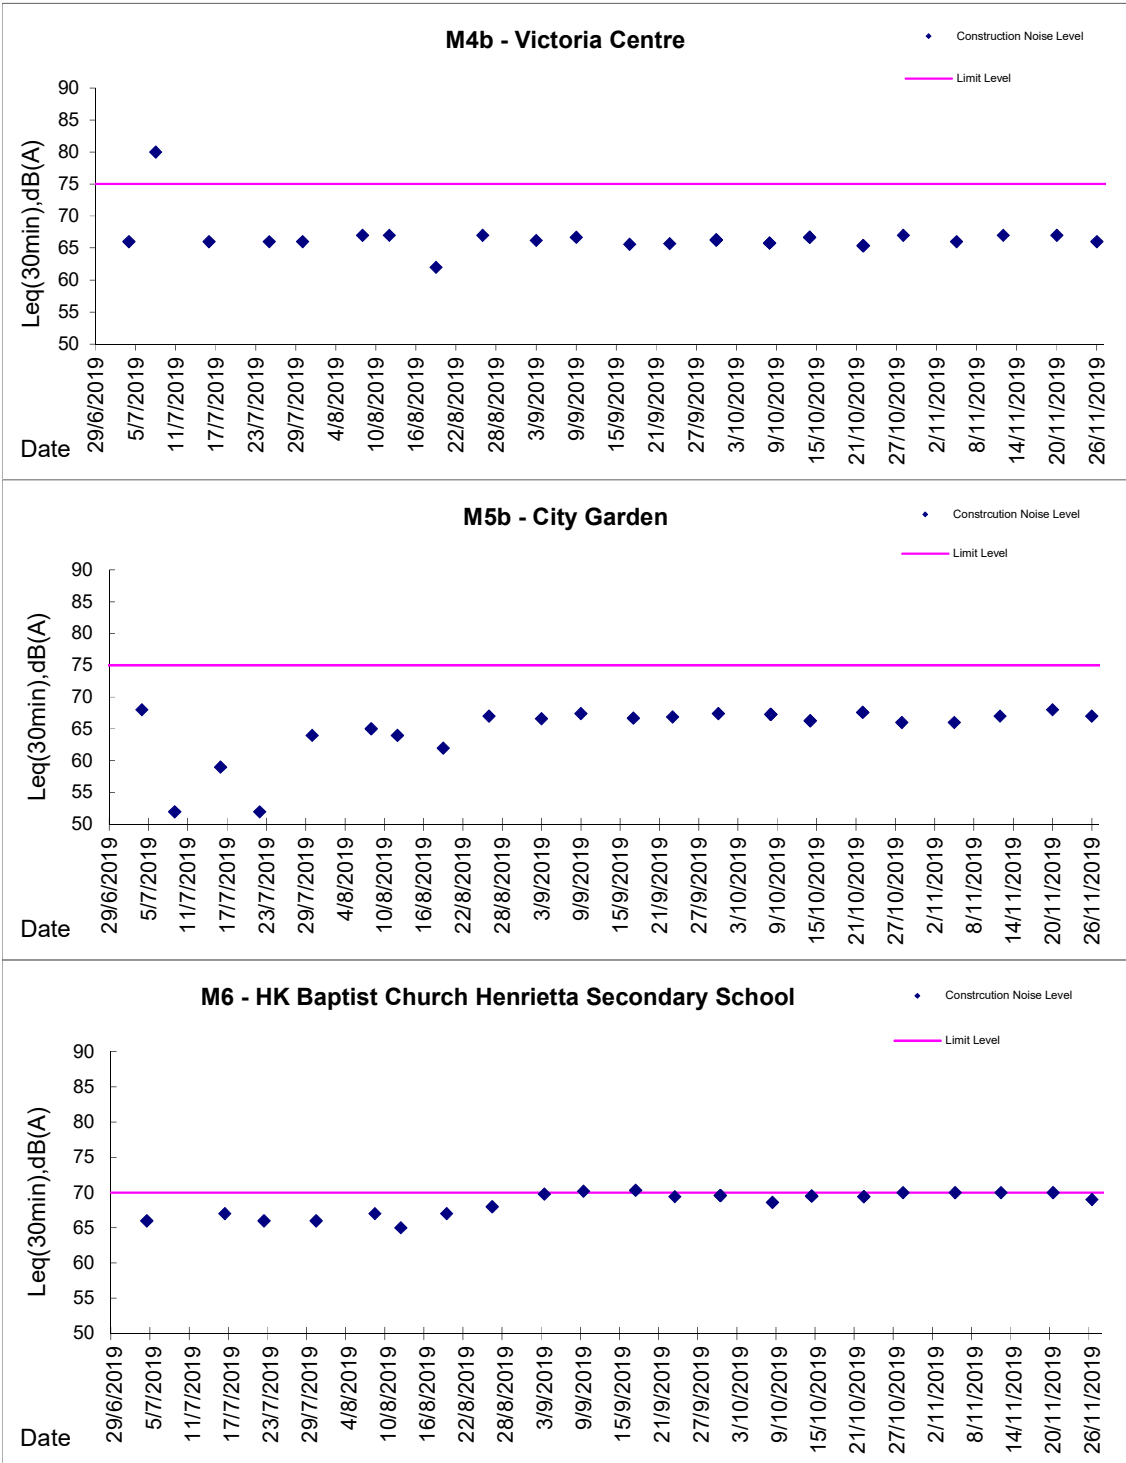

Graphic Presentation of Noise Monitoring Result
Day Time (0700 - 1900hrs on normal weekdays)

Graphic Presentation of Noise Monitoring Result
Day Time (0700 - 1900hrs on normal weekdays)

Graphic Presentation of Noise Monitoring Result

Day Time (0700 - 1900hrs on normal weekdays)

* Remark: M7e - IFC (Eastern End of Podium) is a reference monitoring station