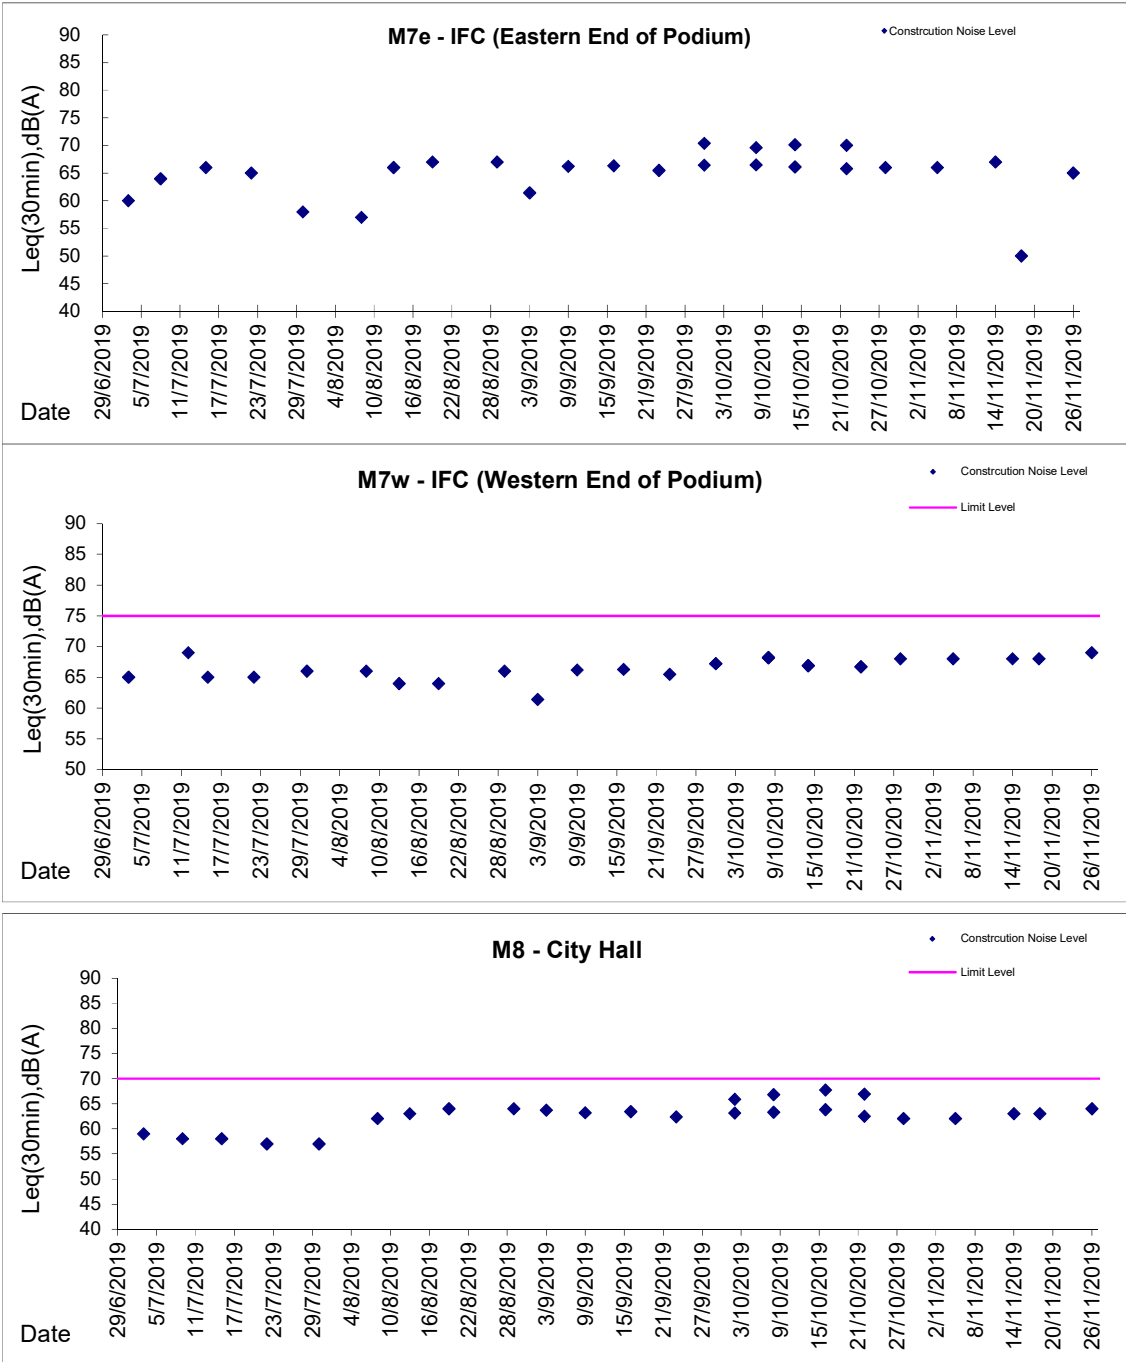

Graphic Presentation of Noise Monitoring Result
Day Time (0700 - 1900hrs on normal weekdays)

Graphic Presentation of Noise Monitoring Result
Day Time (0700 - 1900hrs on normal weekdays)

Graphic Presentation of Noise Monitoring Result

Day Time (0700 - 1900hrs on normal weekdays)

* Remark: M7e - IFC (Eastern End of Podium) is a reference monitoring station