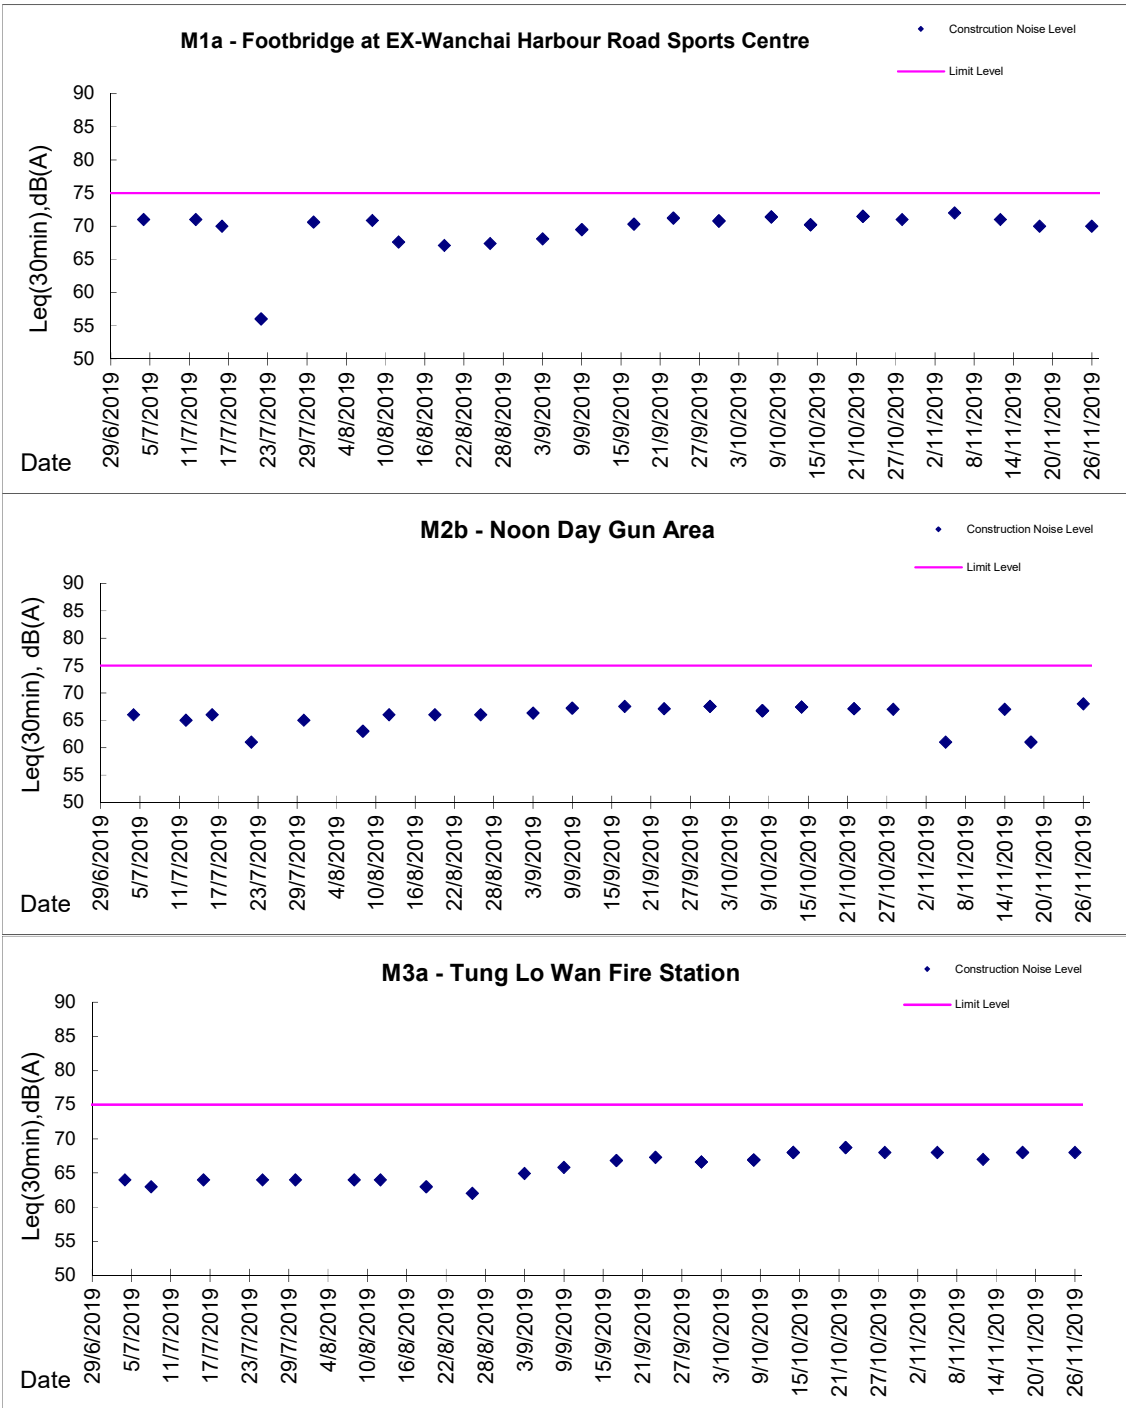

Graphic Presentation of Noise Monitoring Result
Day Time (0700 - 1900hrs on normal weekdays)

Graphic Presentation of Noise Monitoring Result
Day Time (0700 - 1900hrs on normal weekdays)

Graphic Presentation of Noise Monitoring Result

Day Time (0700 - 1900hrs on normal weekdays)

* Remark: M7e - IFC (Eastern End of Podium) is a reference monitoring station